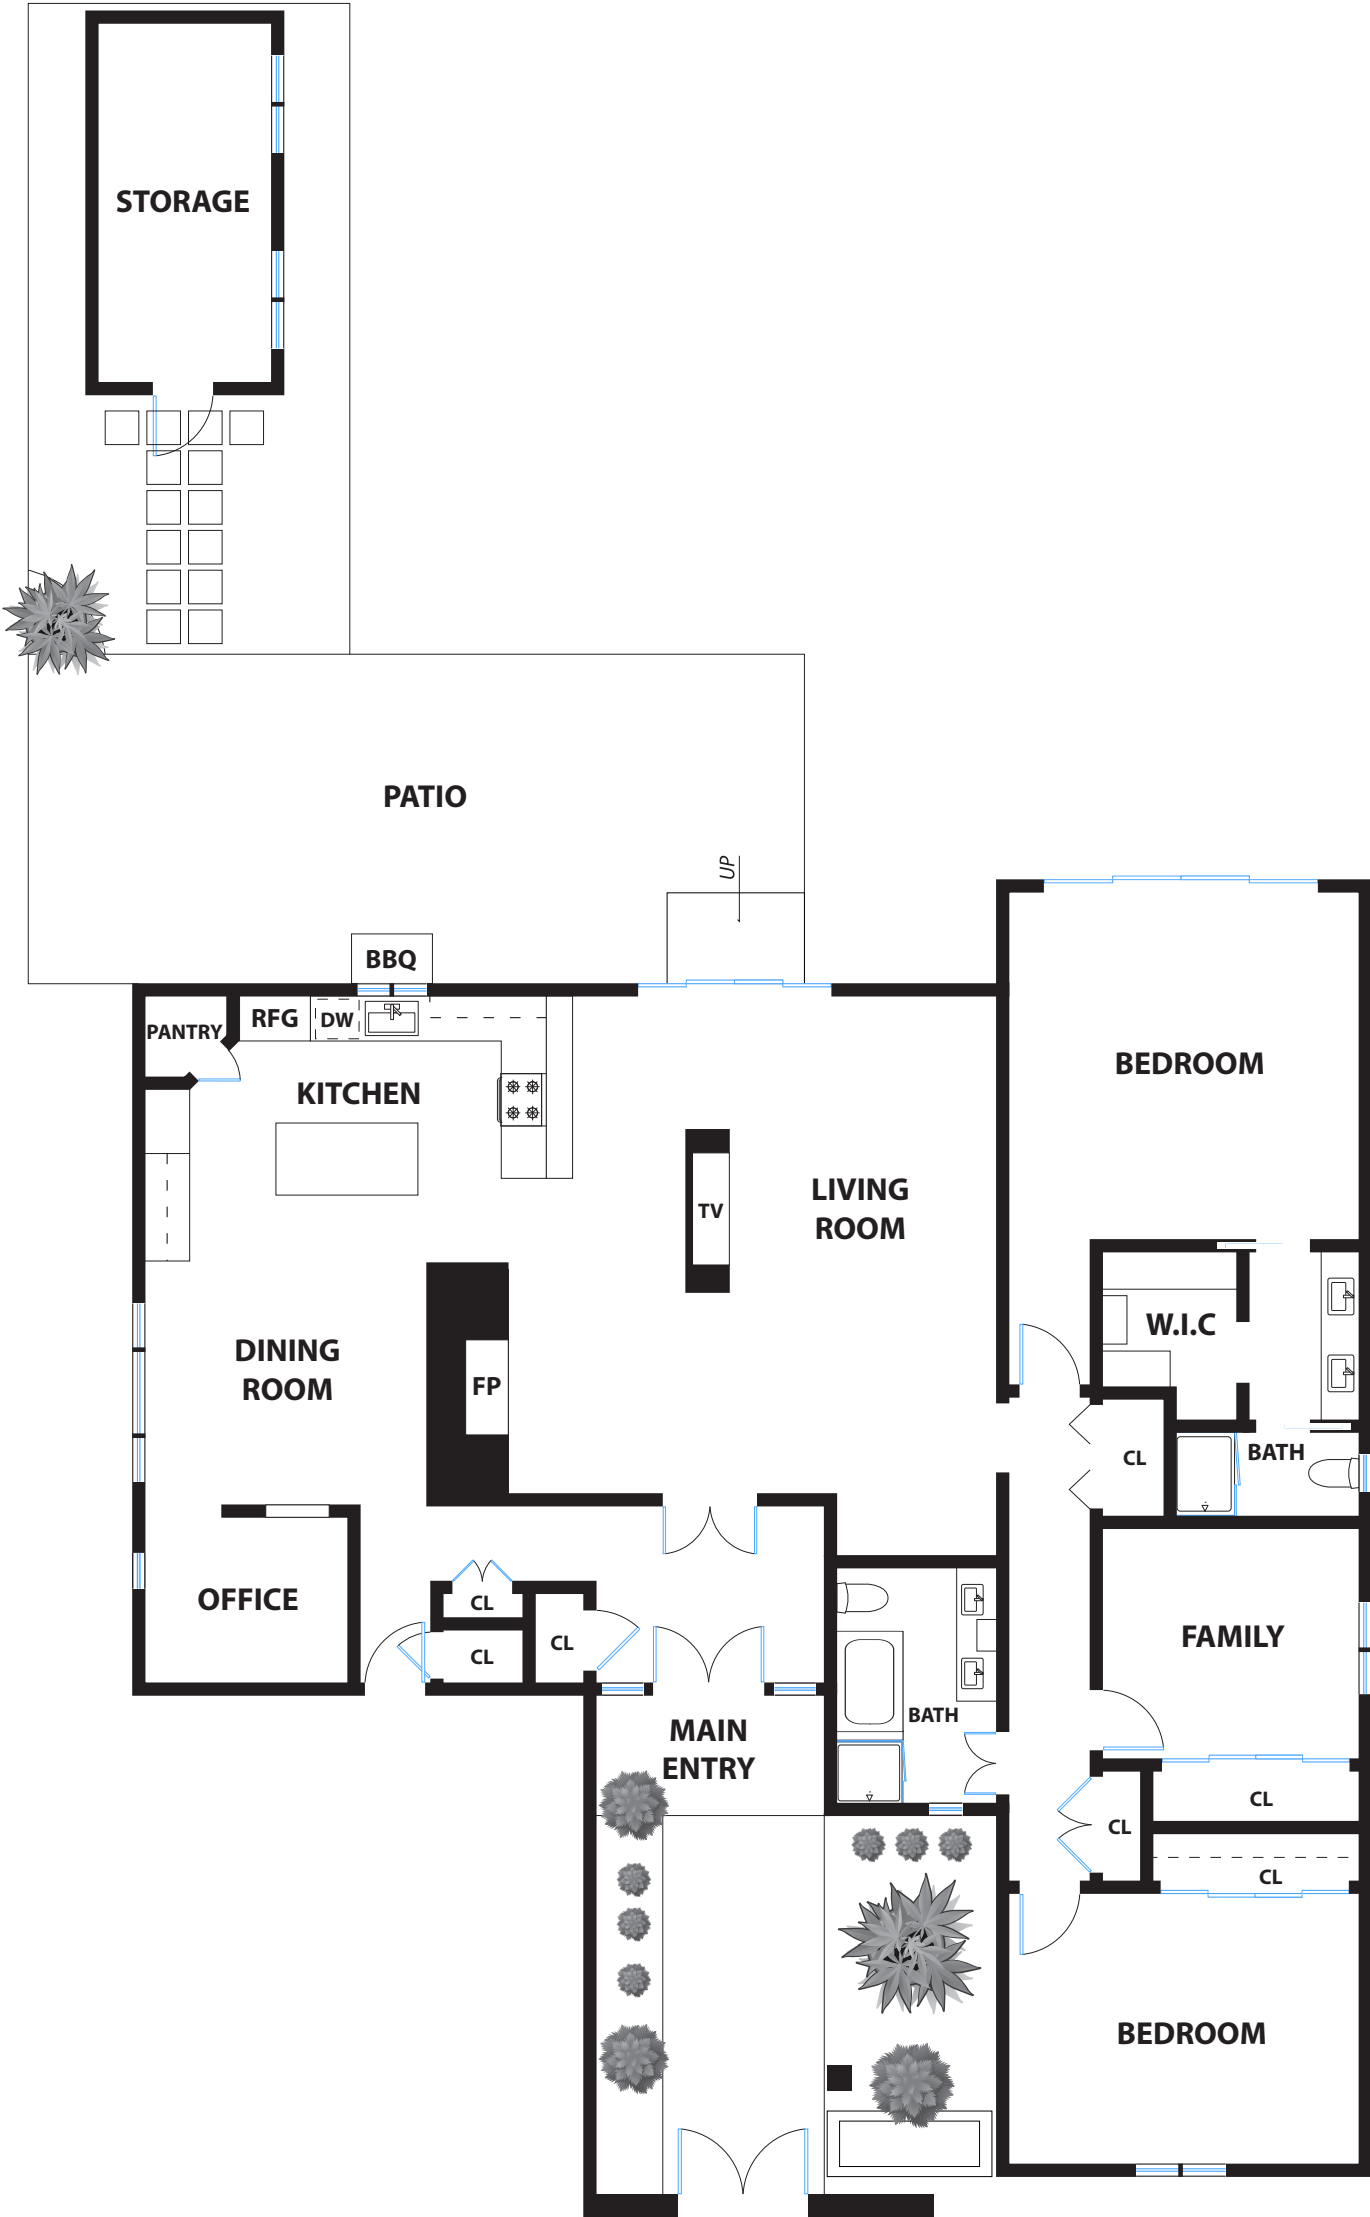

3169 LA MESA DRIVE

SAN CARLOS

DISCLAIMER: RENDERING BY OPEN HOMES PHOTOGRAPHY. ALL MEASUREMENTS ARE APPROXIMATE AND MAY NOT BE EXACT.
DO NOT RELY ON THE ACCURACY OF THIS FLOOR PLAN WHEN DETERMINING THE PRICE OF A PROPERTY OR MAKING DECISIONS
REGARDING BUYING OR SELLING OF PROPERTIES WITHOUT INDEPENDENT VERIFICATION.